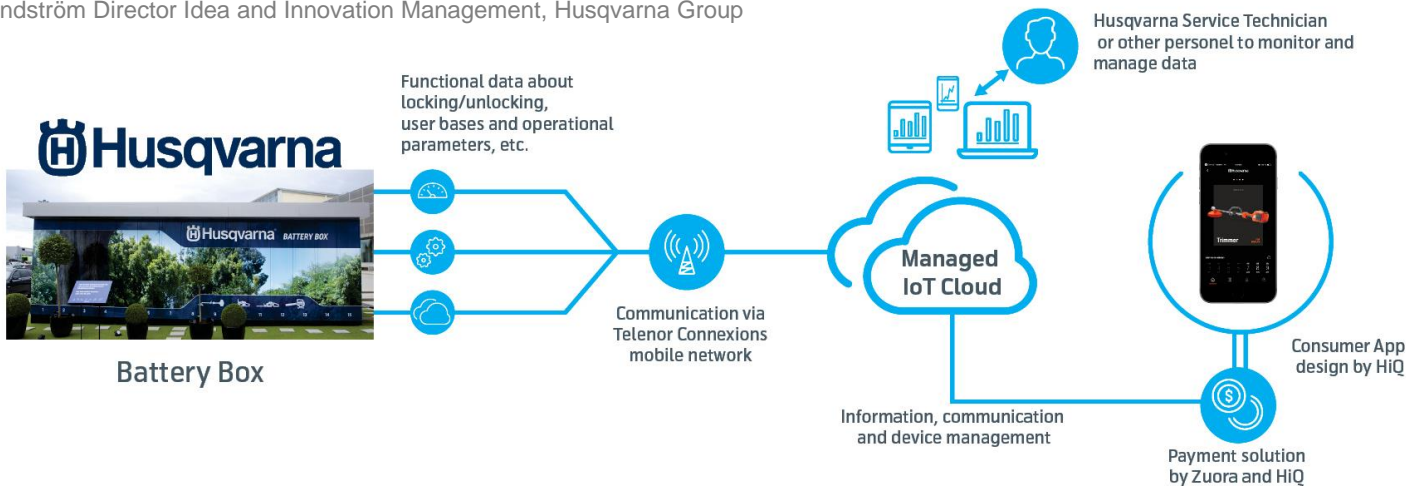

Husqvarna Battery Box

“The Telenor Managed IoT Cloud Service has been one of the true triggers for executing on our ideas within the Battery Box project, a project that without external force never would have happened as fast, perhaps not even at all.”

Petra Sundström Director Idea and Innovation Management, Husqvarna Group

flex

Battery Box container solution designed and built by Flex"

**telenor
connexion**

Mobile connectivity and cloud based IoT platform by Telenor Connexion

zuora

Payment solution by Zuora and HIQ

hiQ

Consumer App design by HIQ