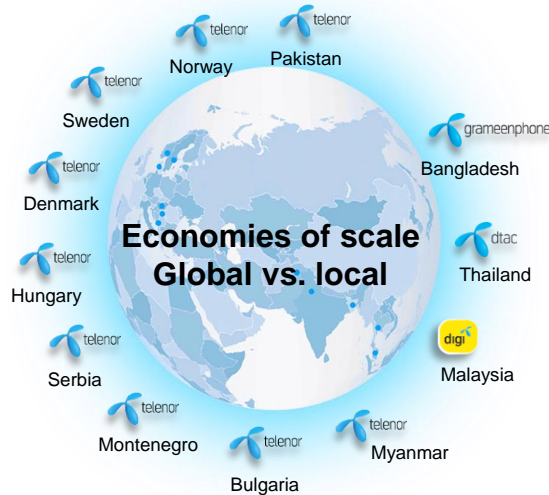

Introducing Telenor Connexion

Mats Lundquist; May 31, 2018

IoT within Telenor Group

National Operators

- Regional use cases
- >3 million IoT SIMs
- Full stack solutions
- Leverage Connexion technology

Connexion